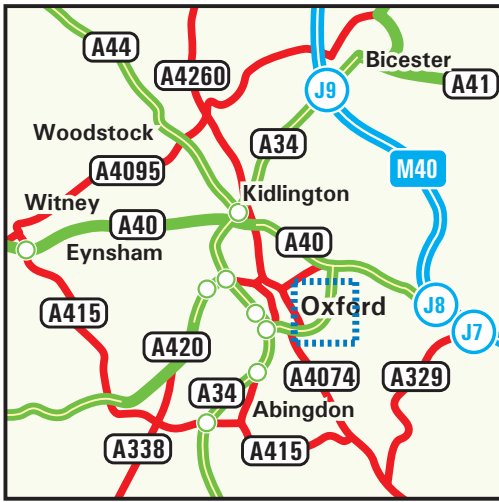

5000 Oxford Business Park South
Oxford
OX4 2BH

Tel: 01865 781000

Fax: 01865 778504

Email: welcome@freethsoxford.co.uk

www.freethsoxford.co.uk

DX: 45418 Cowley

From M40 Northbound

- Leave the M40 at Junction 8.
- Keep left on the M40 slip road on to the A40 (signed Oxford).
- Continue on the A40 until the Headington roundabout.
- Take the first exit onto the A4142 (Eastern By-Pass Road).
- * Come off the A4142 at the Cowley junction.
- At the roundabout at the bottom of the slip road, take the fourth exit onto Garsington Road (B480).
- At the roundabout take the first exit into Oxford Business Park South, and turn left at the next roundabout.
- Our premises are situated on the right hand side.

From M40 Southbound

- Leave the M40 at Junction 9.
- Join the A34 towards Oxford & Newbury.
- Remain on the A34 until the Pear Tree Roundabout.
- Join the A40 (Northern By-Pass) following signs for London.
- Continue until the Headington roundabout, take the third exit onto the A4142 - follow directions above "From M40 Northbound" - point *.