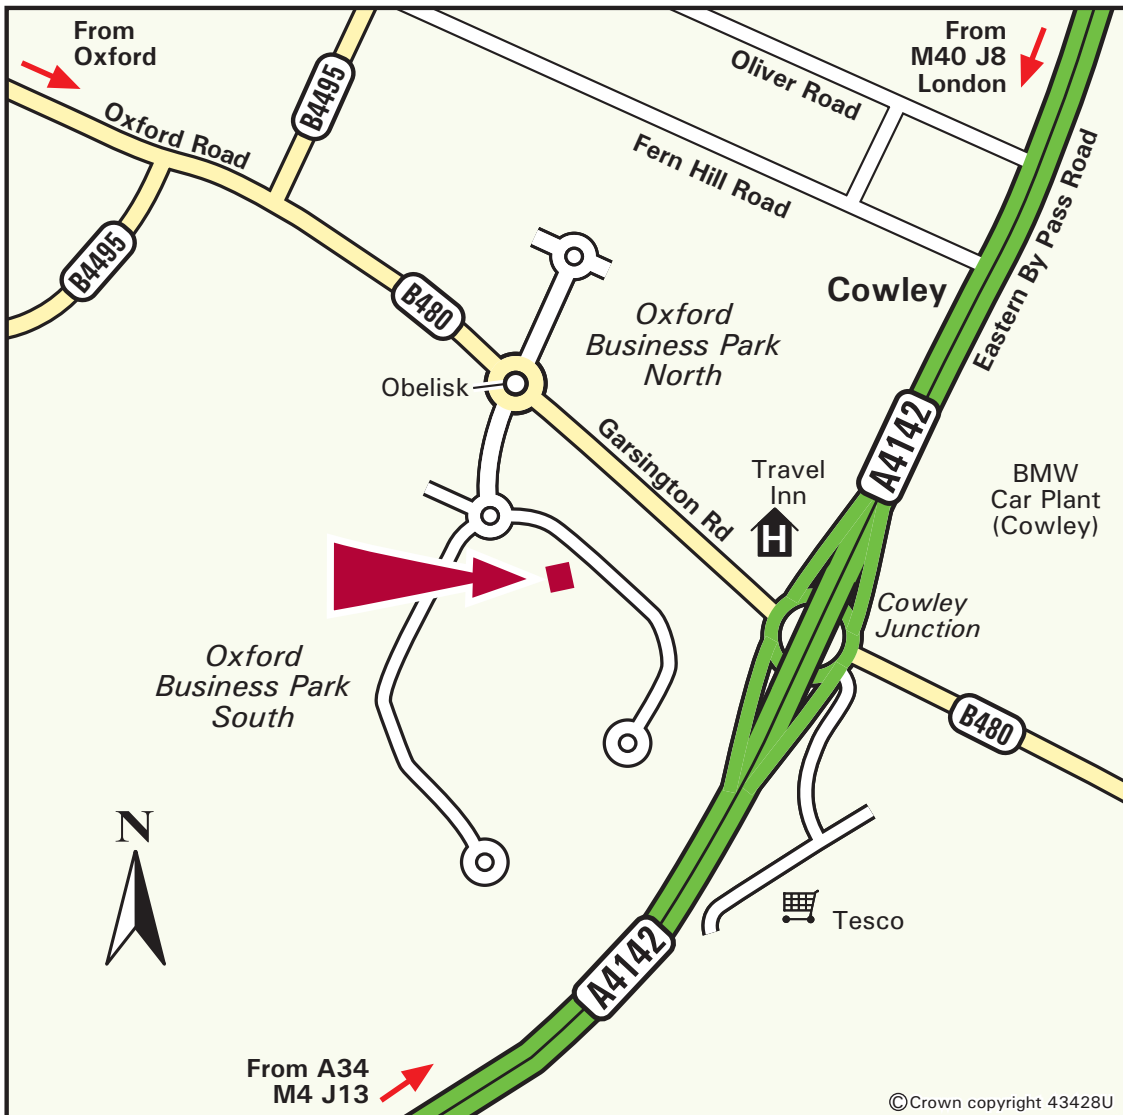

5000 Oxford Business Park South
Oxford
OX4 2BH

Tel: 01865 781000

Fax: 01865 778504

Email: welcome@freethsoxford.co.uk

www.freethsoxford.co.uk

DX: 45418 Cowley

From M40 Northbound

- Leave the M40 at Junction 8.
- Keep left on the M40 slip road on to the A40 (signed Oxford).
- Continue on the A40 until the Headington roundabout.
- Take the first exit onto the A4142 (Eastern By-Pass Road).
- * Come off the A4142 at the Cowley junction.
- At the roundabout at the bottom of the slip road, take the fourth exit onto Garsington Road (B480).
- At the roundabout take the first exit into Oxford Business Park South, and turn left at the next roundabout.
- Our premises are situated on the right hand side.

From M40 Southbound

- Leave the M40 at Junction 9.
- Join the A34 towards Oxford & Newbury.
- Remain on the A34 until the Pear Tree Roundabout.
- Join the A40 (Northern By-Pass) following signs for London.
- Continue until the Headington roundabout, take the third exit onto the A4142 - follow directions above "From M40 Northbound" - point *.