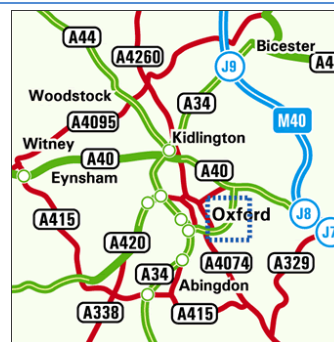

Course details
Oxford, July 2018

Event	Location	Oxford Business Park
	Date	Friday, 6 July 2018, 12.30pm
	Title	Data protection, Copy documents Indian adoption, Tricky notarial acts
	CPE	3 CPE points accredited with the Faculty Office

Times	12.30 – 1.00	Registration and lunch
	1.00	Welcome
		Data protection, Copy documents
		Indian adoption, Tricky notarial acts
	4.15	Q & As
	4.30	Departure

Venue   **Freeths, Solicitors**

5000, Oxford Business Park South,
Oxford
OX4 2BH.

Tel: 01865 781000

Travel   Parking is available at the offices of Freeths. A map is attached.

Notaries travelling by train will need to arrange a taxi from the railway station. Please allow 15-20 minutes travel by taxi.

Lunch   A buffet lunch is included and will be served upon arrival
If you have dietary requirements and have not advised us please email
admin@notarytraining.co.uk

Telephone numbers (for use on the day)	Anne McMahon	0776 965 5413
	Simon Alliott	07757 997 927
	Sanjay Gogia	0796 028 3653

CPE certificates   CPE certificates will be available at the end of the session to take away.
The Faculty Office requires you to attend the whole session for a certificate to be issued.